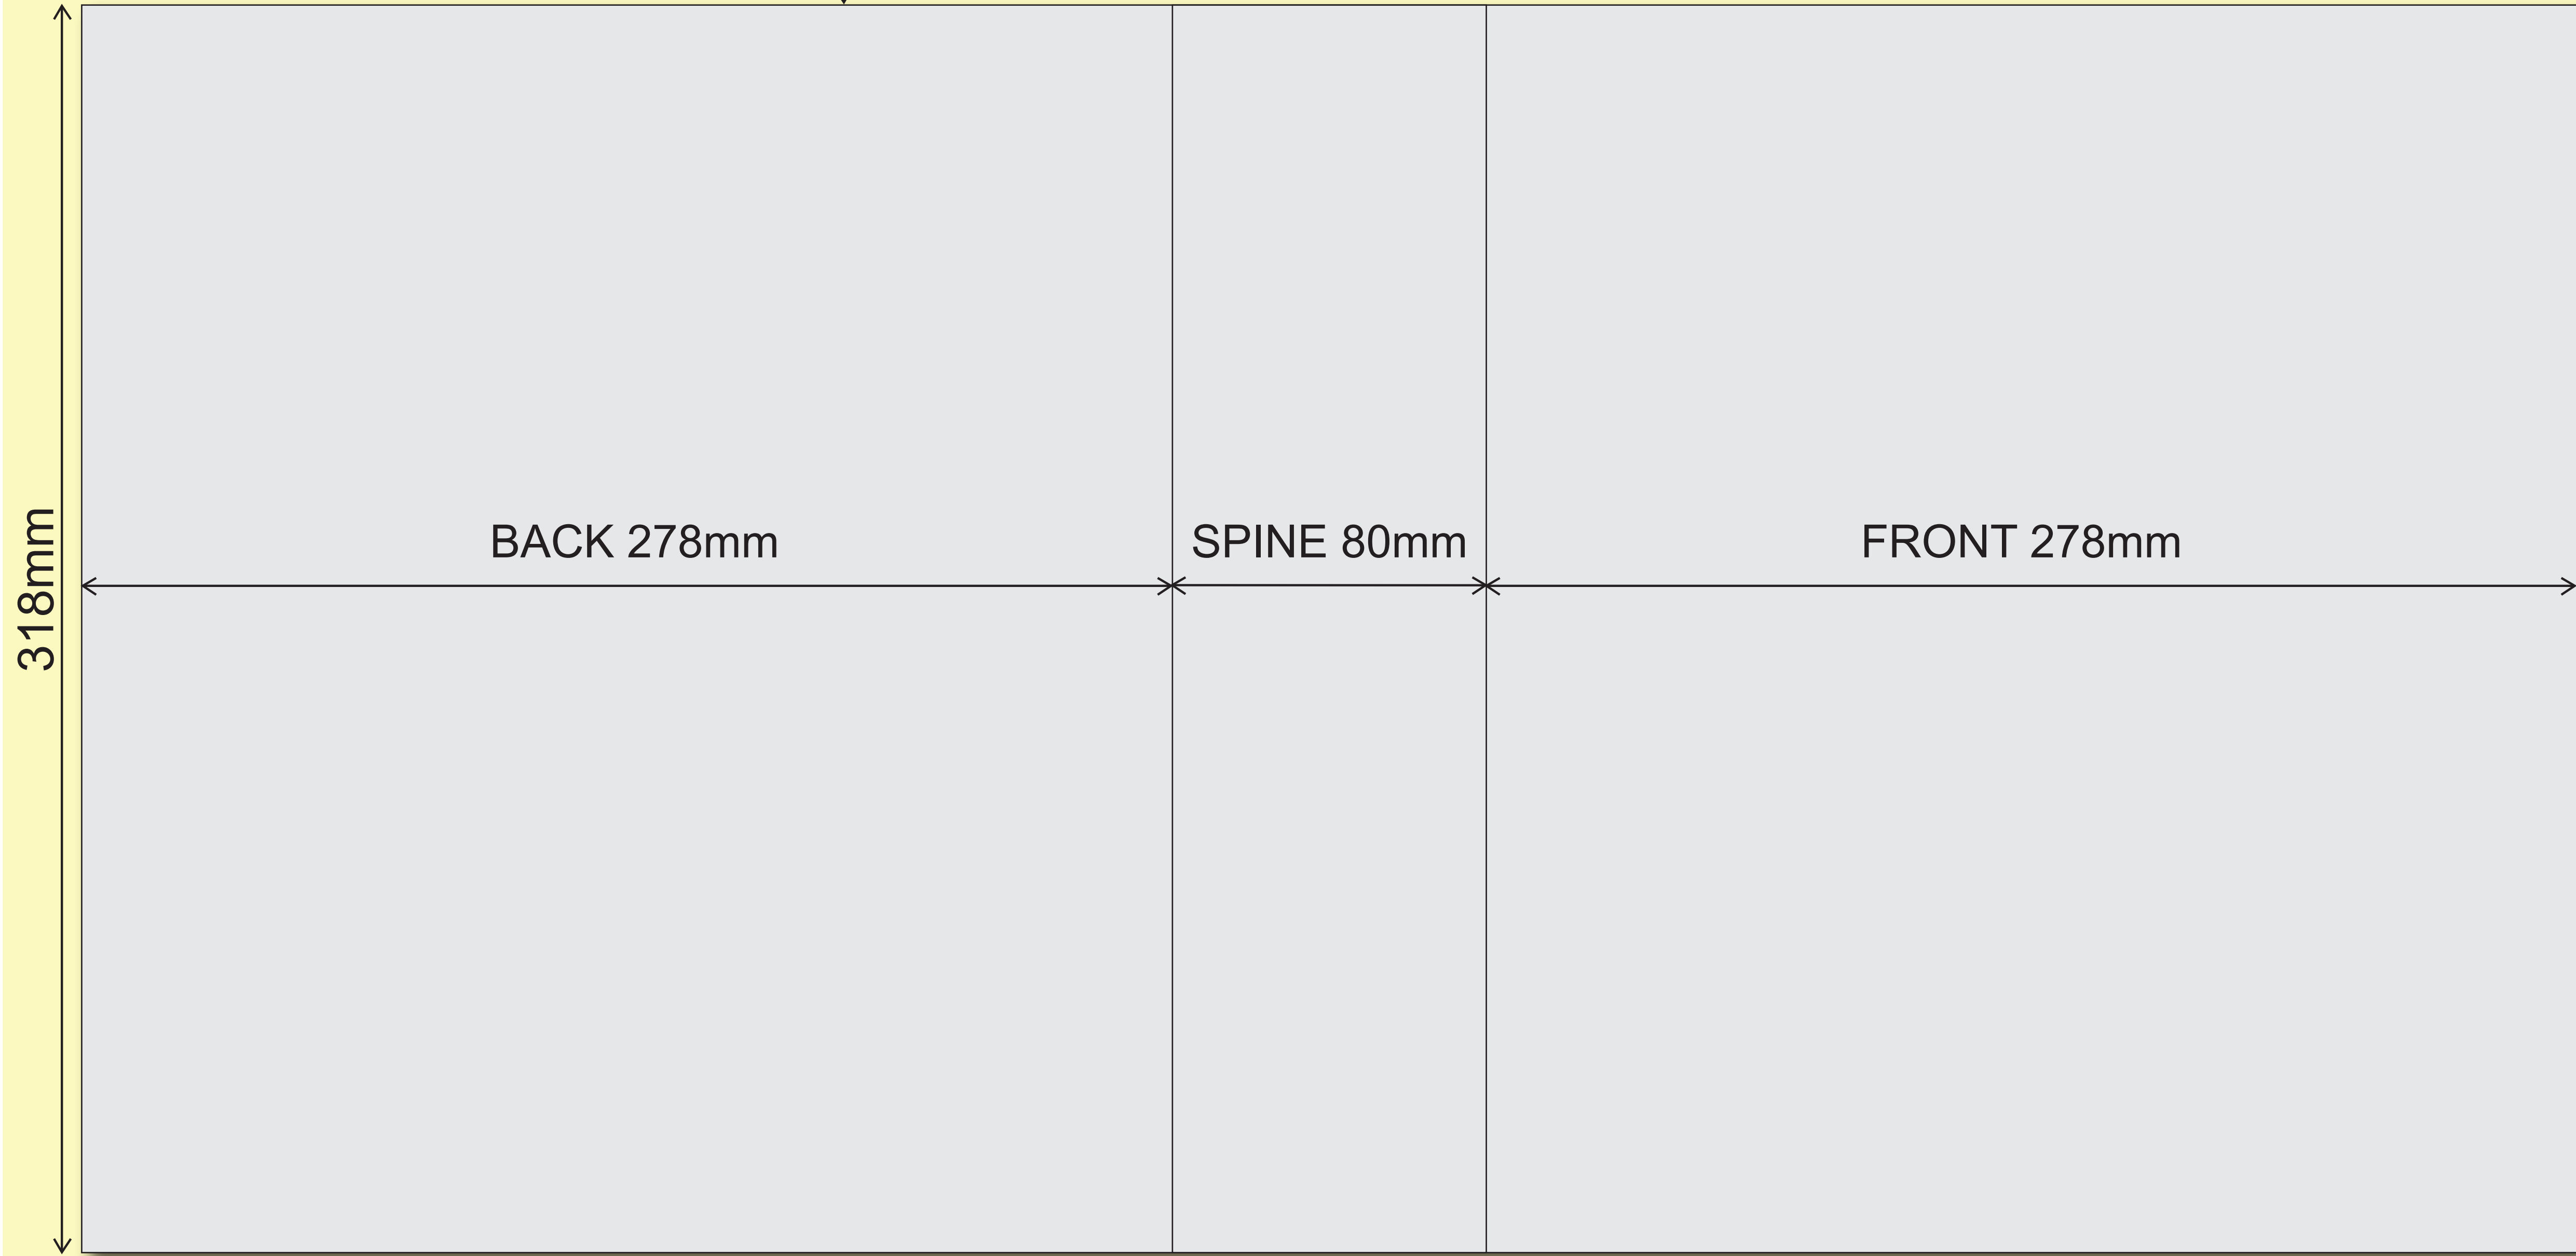

PAPER 20mm TURN IN BLEED PRINT

318mm

BACK 278mm

SPINE 80mm

FRONT 278mm

PAPER SIZE 676mm X 358mm