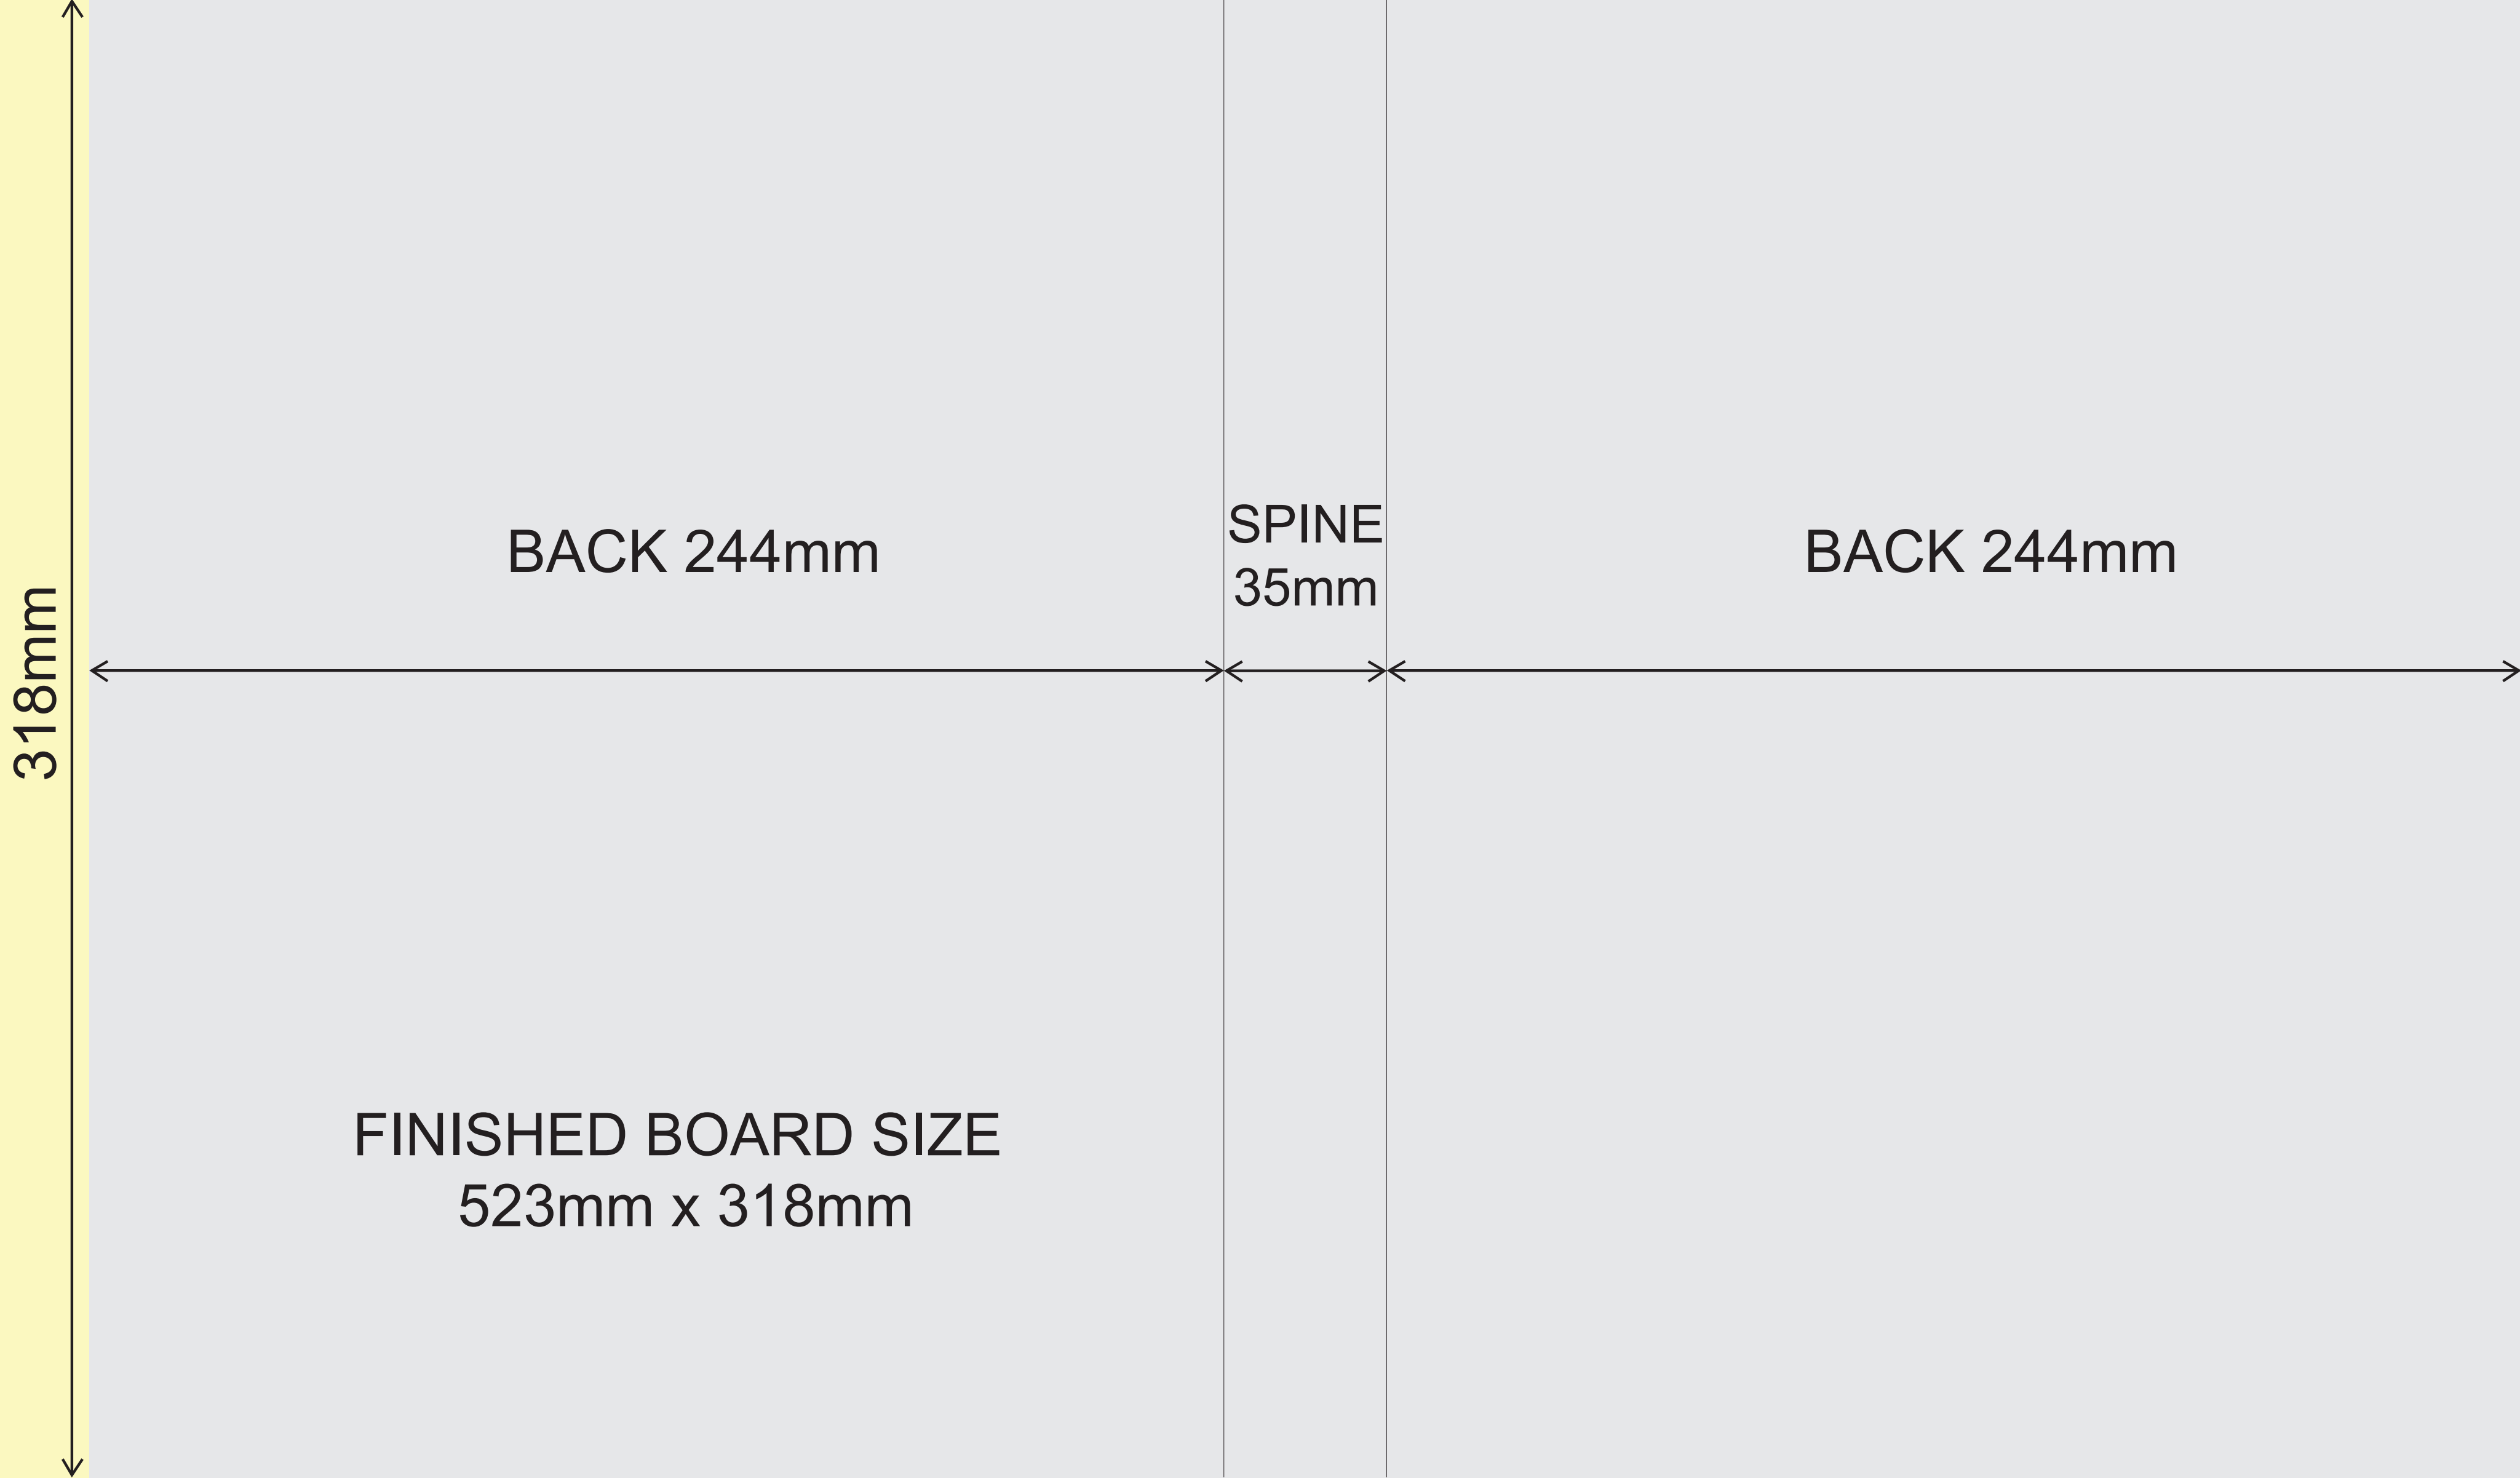

PAPER 20mm TURN IN BLEED PRINT

BACK 244mm

SPINE  
35mm

BACK 244mm

318mm

FINISHED BOARD SIZE  
523mm x 318mm

PAPER SIZE 563mm X 358mm